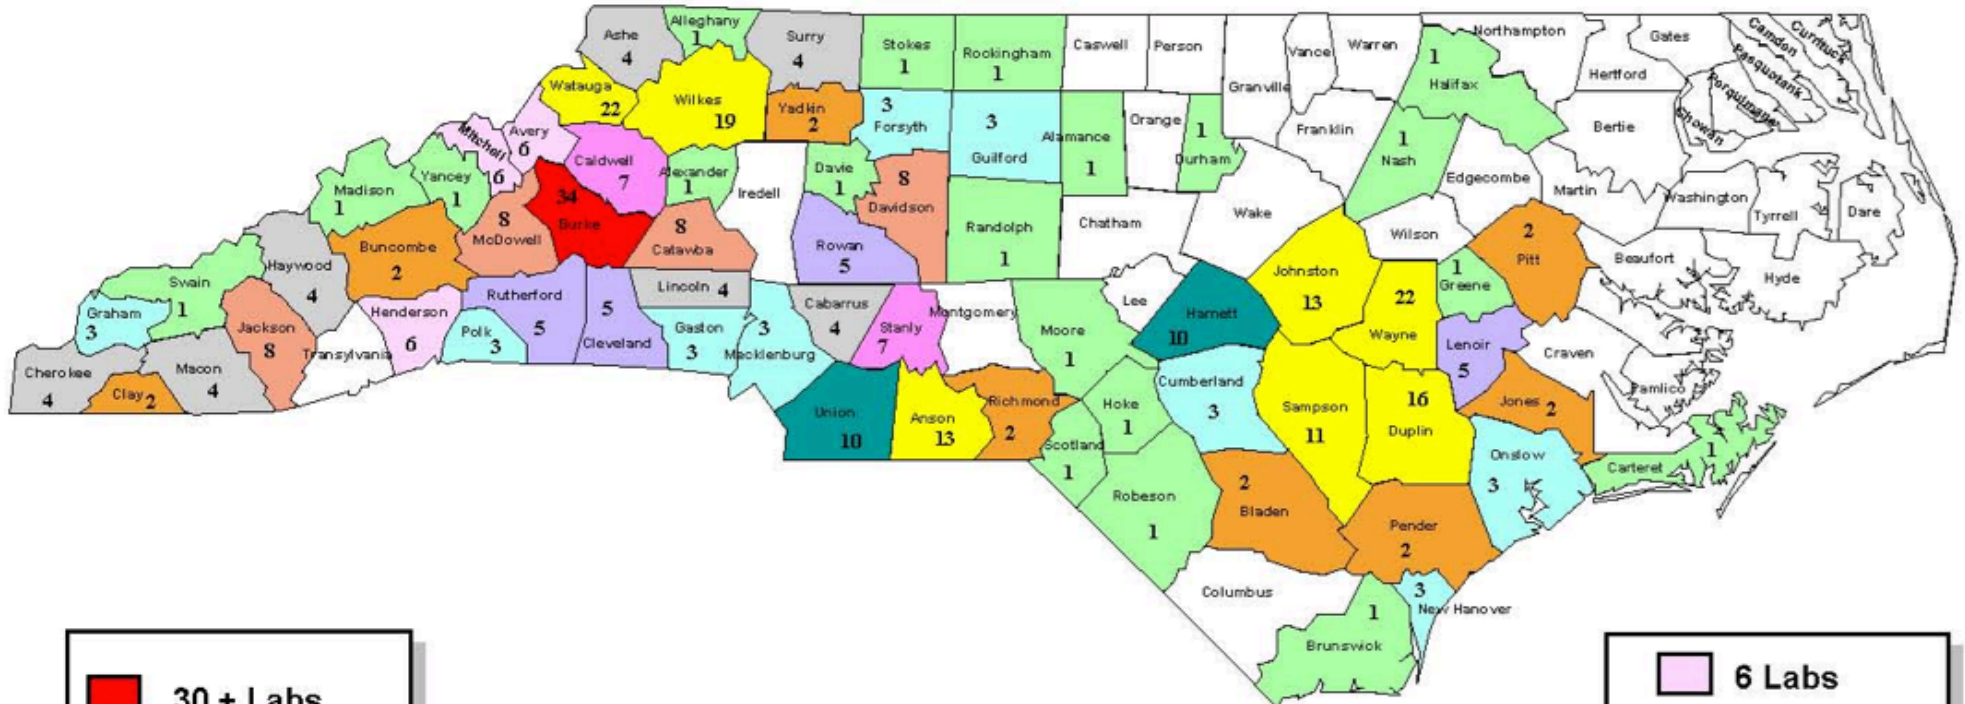

2011 Clandestine Lab Responses

Total: 344

(As of December 31, 2011)

- 30 + Labs
- 11 - 29 Labs
- 9 - 10 Labs
- 8 Labs
- 7 Labs

- 6 Labs
- 5 Labs
- 4 Labs
- 3 Labs
- 2 Labs
- 1 Lab

North Carolina
State Bureau of Investigation